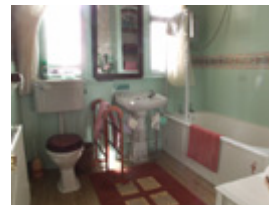

Staveley House

Bed & Breakfast
Where a warm family welcome awaits you

Accommodation

The Rooms

The bedrooms are spacious with lovely views from all the windows. There is T.V. and tea/coffee facilities in all rooms, evening meal /snacks are available on request. The guest house is a no smoking area but if you wish to smoke you are welcome to use the lovely garden at the rear of the property.

Twin Room

Double Room

Family Room

Bathroom for
Family Room

Garden

Tariffs

Single En-Suite with breakfast - £35.00 (€44.17*) per person per night

Double room En-Suite with breakfast - £30.00 (€37.86*) per person per night, two people sharing

Twin room En-Suite with breakfast - £30.00 (€37.86*) per person per night, two people sharing

Family room - Private Bathroom - with breakfast - From £70.00 (€88.34*) Based on two adults and two children up to the age of 11yrs. Children over 11yrs of age will be charged at adult price