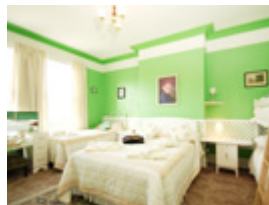

Staveley House

Bed & Breakfast
Where a warm family welcome awaits you

Accommodation

The Rooms

The bedrooms are spacious with lovely views from all the windows. There is T.V. and tea/coffee facilities in all rooms, evening meal /snacks are available on request. The guest house is a no smoking area but if you wish to smoke you are welcome to use the lovely garden at the rear of the property.

To book a room or to make an enquire, please contact us. We are always happy to answer any questions that you might have and will try and accommodate your special requests where possible.

We have one family room, one double room and one twin room.

Twin Room

Double Room

Family Room

Bathroom for
Family Room

Garden

Tariffs

Single En-Suite with breakfast - £35.00 (€44.17*) per person per night

Double room En-Suite with breakfast - £30.00 (€37.86*) per person per night, two people sharing

Twin room En-Suite with breakfast - £30.00 (€37.86*) per person per night, two people sharing

Family room - Private Bathroom - with breakfast - From £70.00 (€88.34*) Based on two adults and two children up to the age of 11yrs. Children over 11yrs of age will be charged at adult price